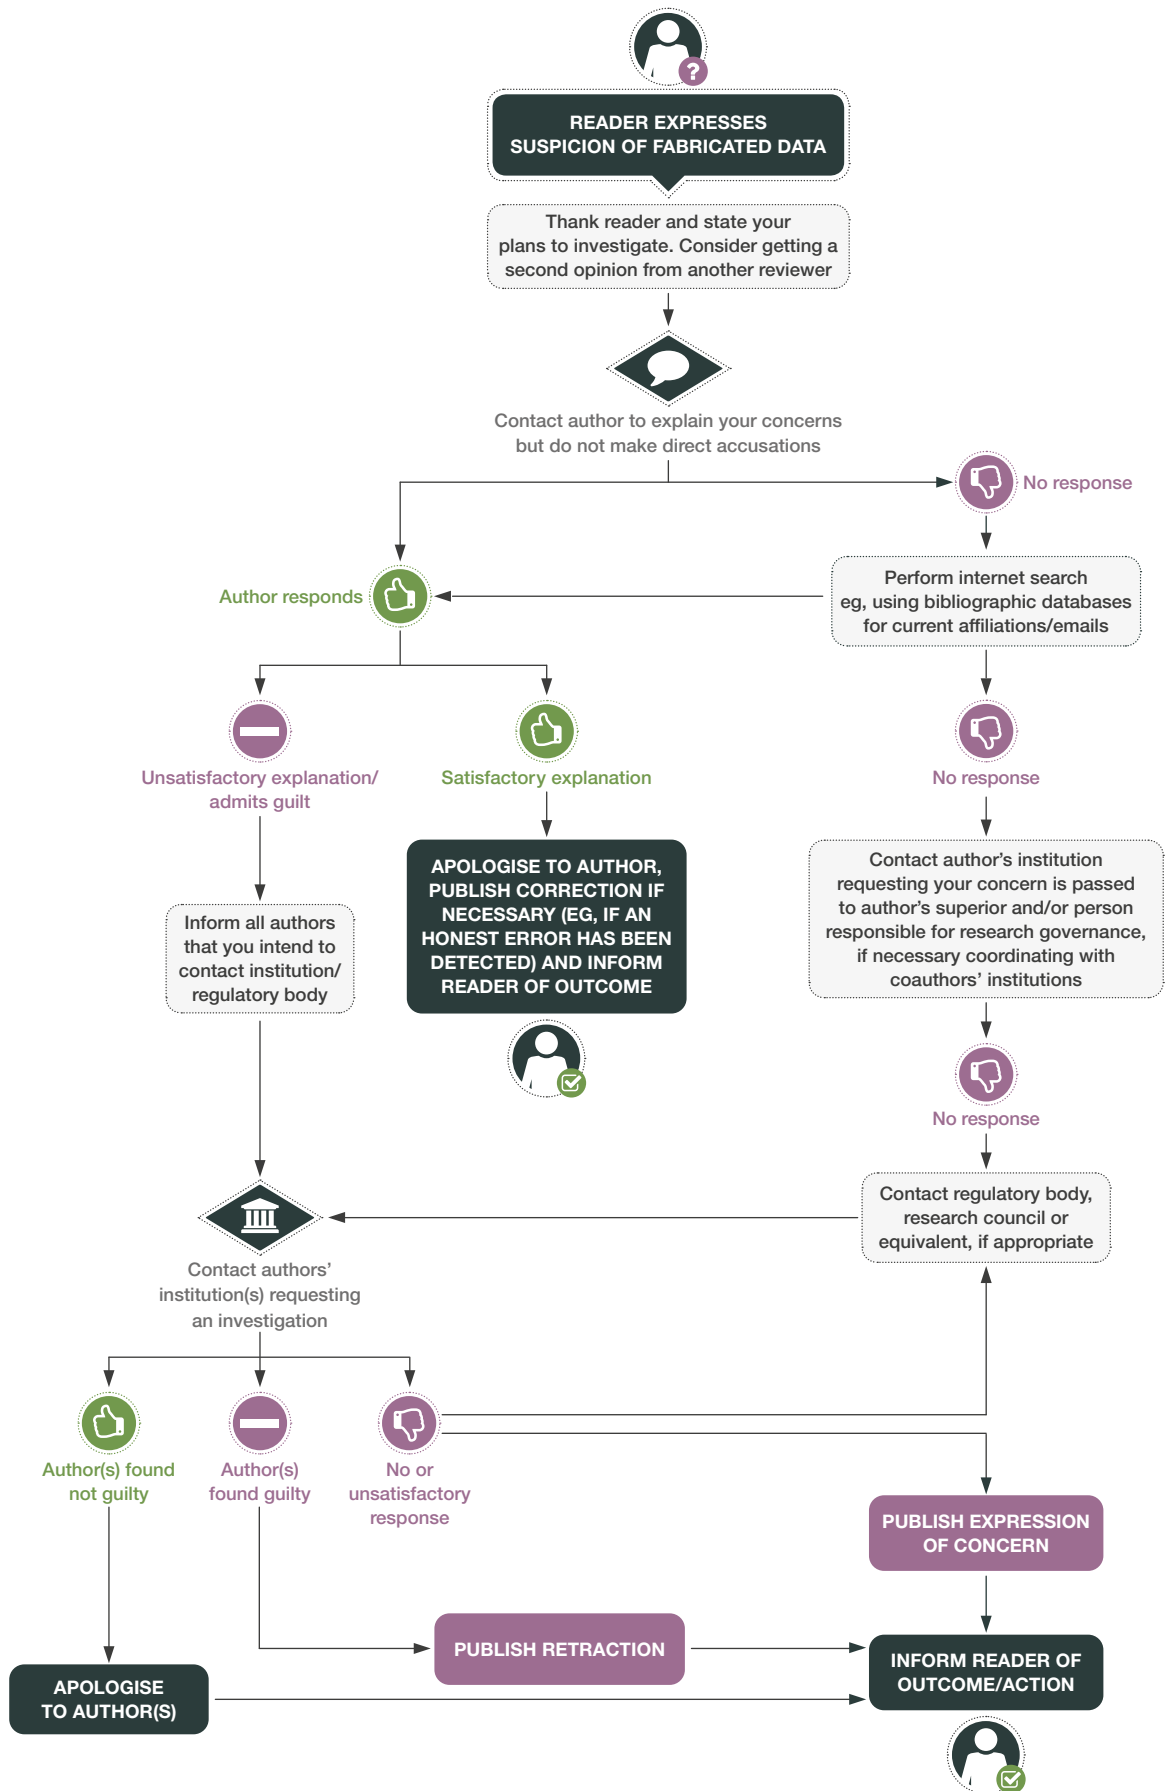

FABRICATED DATA
IN A PUBLISHED ARTICLE

Cite this as:
COPE Council.
COPE Flowcharts and infographics – Fabricated data in a published article – English.
<https://doi.org/10.24318/cope.2019.2.4>
©2023 Committee on Publication Ethics (CC BY-NC-ND 4.0) publicationethics.org